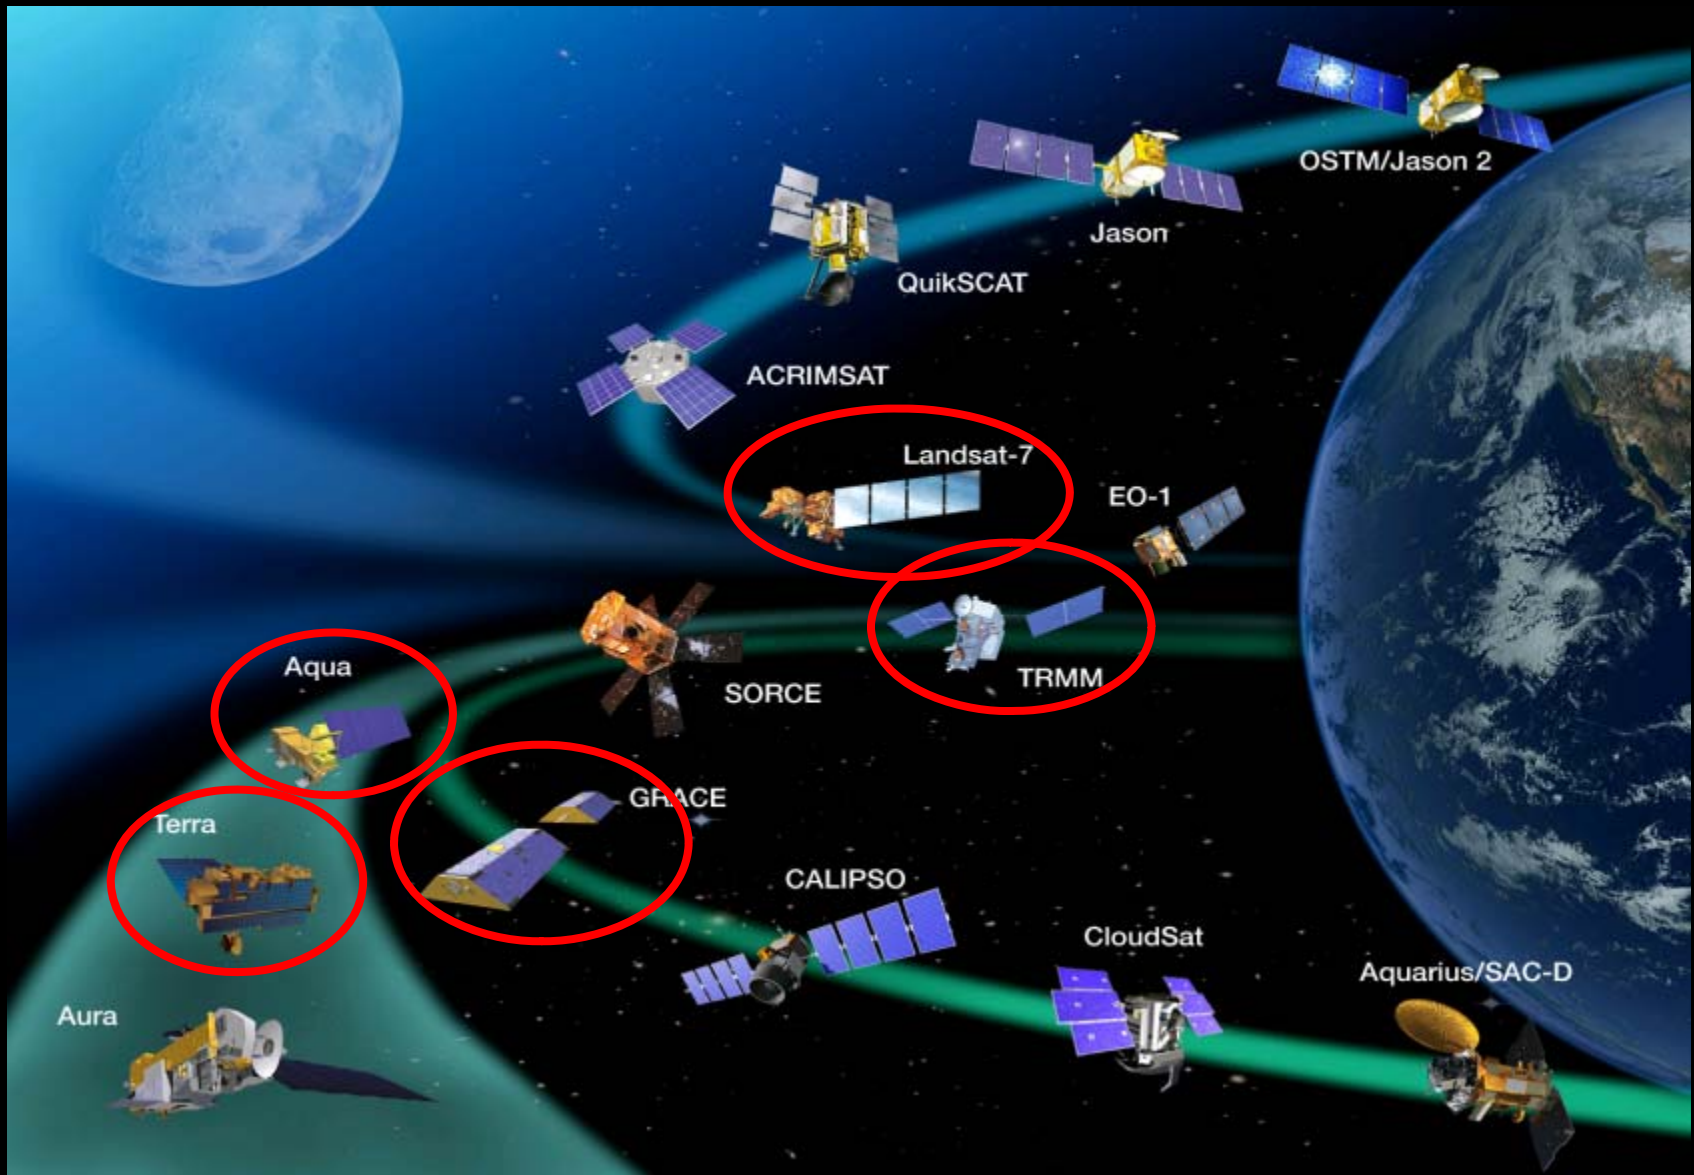

Snow Water Equivalent April 2, 2013 Tuolumne River Basin

© 2013 Google  
Image © 2013 TerraMetrics

Google earth

# NASA Operating Missions

# NASA Planned New Missions (2011-2022)

JPSS

Joint Polar Satellite System

~4 Earth Venture Instruments for Flights of Opportunity

# In California, Reading the Snow to Tell the Future for the Water Supply

Max Whittaker for The New York Times

Frank Gehrke, center, has led snowpack surveys in California for a quarter-century. The state's multibillion-dollar agricultural industry pays close attention.