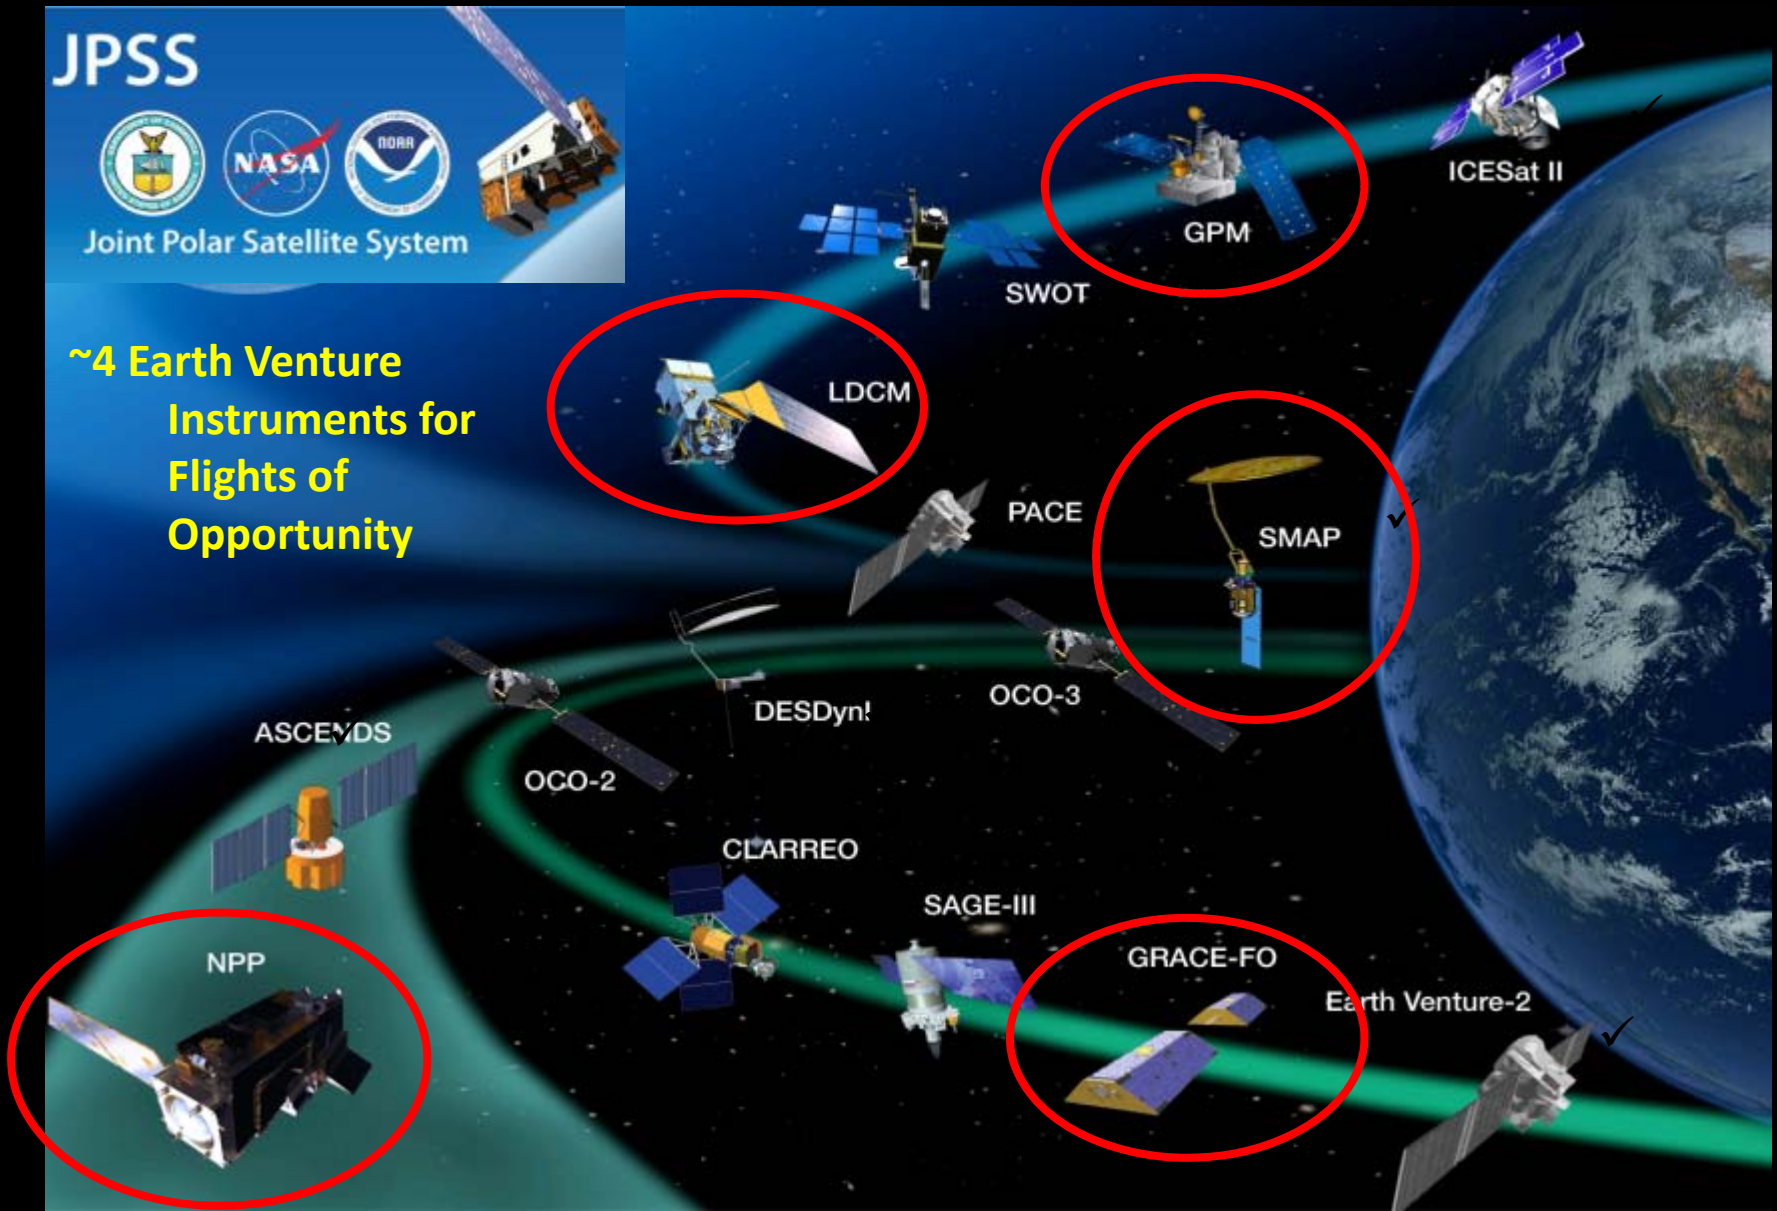

Snow Water Equivalent April 2, 2013 Tuolumne River Basin

© 2013 Google  
Image © 2013 TerraMetrics

Google earth

# NASA Operating Missions

# NASA Planned New Missions (2011-2022)

JPSS

Joint Polar Satellite System

~4 Earth Venture Instruments for Flights of Opportunity

# In California, Reading the Snow to Tell the Future for the Water Supply

Max Whittaker for The New York Times

Frank Gehrke, center, has led snowpack surveys in California for a quarter-century. The state's multibillion-dollar agricultural industry pays close attention.